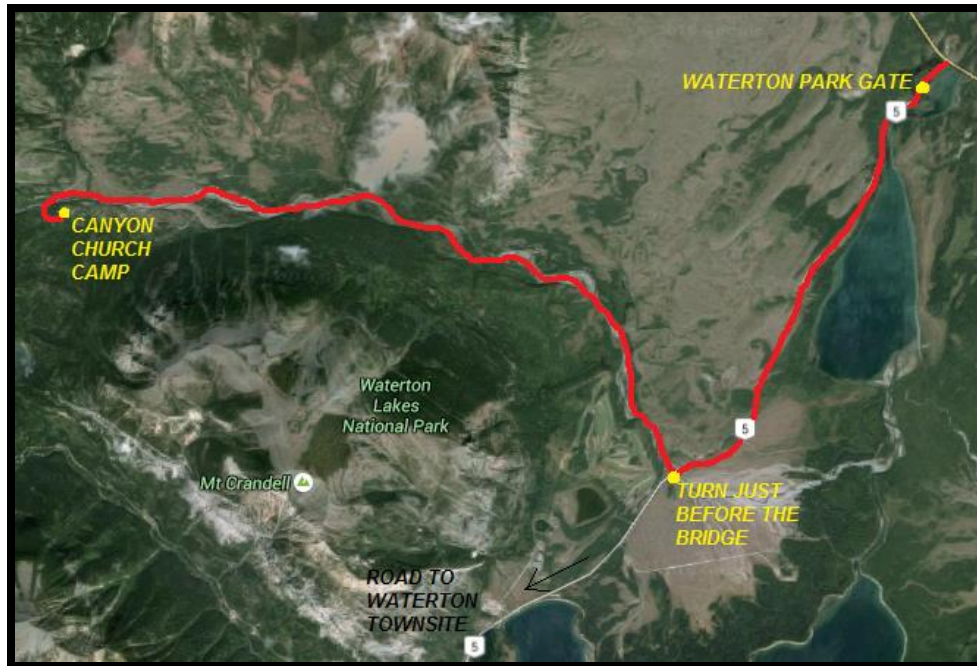

Canyon Church Camp Association

210A – 12A Street North, Suite #418

Lethbridge, Alberta, T1H 2J1

www.canyonchurchcamp.com

Canadian Camping Association
Association des camps du Canada

From the Waterton Park Gate head towards the town site and turn right onto Red Rock Parkway just before the bridge over Pass Creek. Travel up Red Rock Parkway and once you pass Crandell Campground, follow the signs to Canyon Church Camp. *Please Note: Access to Canyon Church Camp through Crandell Campground is now closed.*